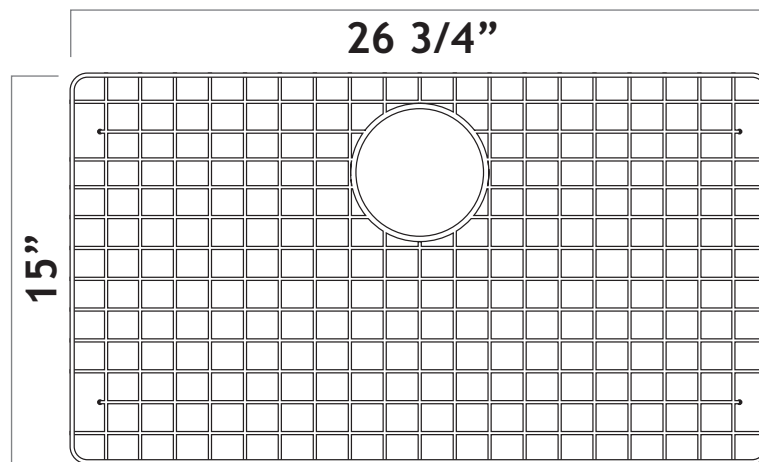

1X7140

GRID/GRILLE 4

CODE: 1FFU70-OK