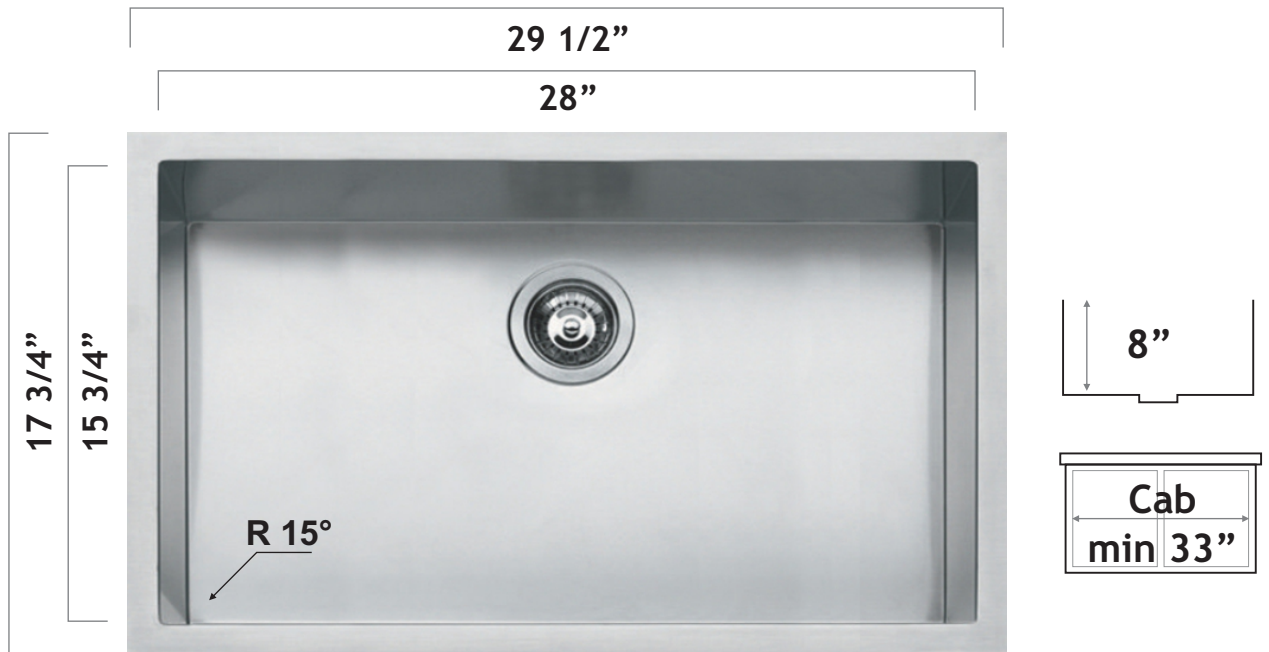

1X7140

GRID/GRILLE 4

CODE: 1FFU70-OK