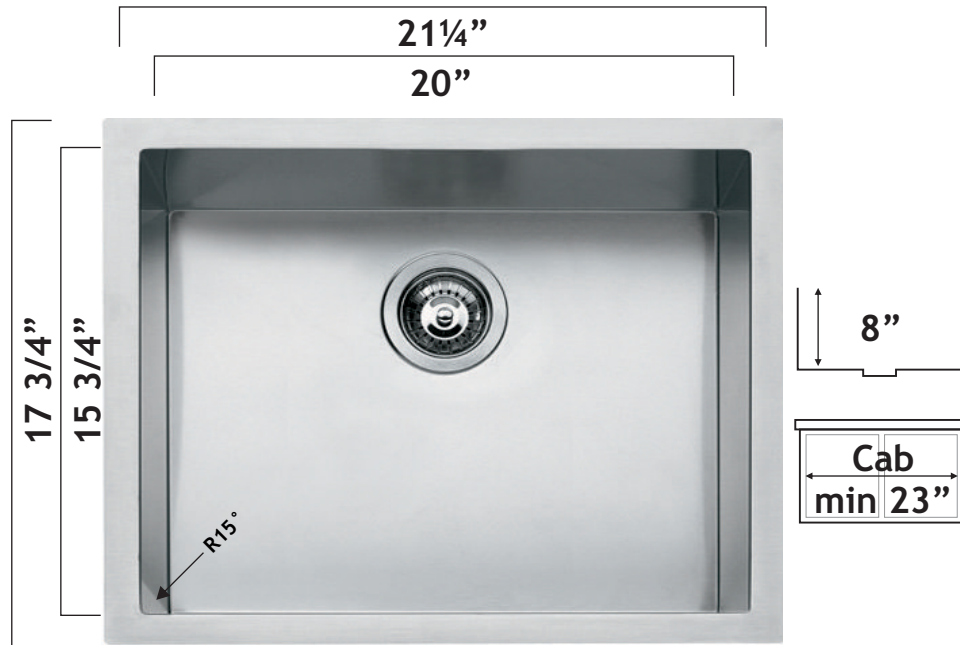

1X5040

GRID/GRILLE 7

CODE: 1FF5040 ON-OK