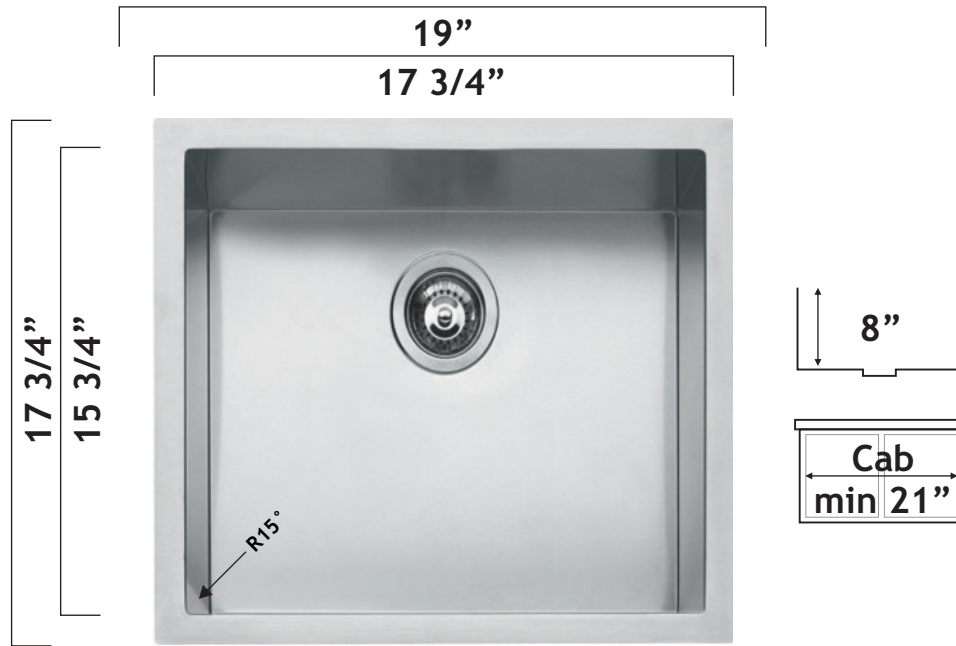

1X4540

GRID/GRILLE 6

CODE: 1FF4040 ON-OK