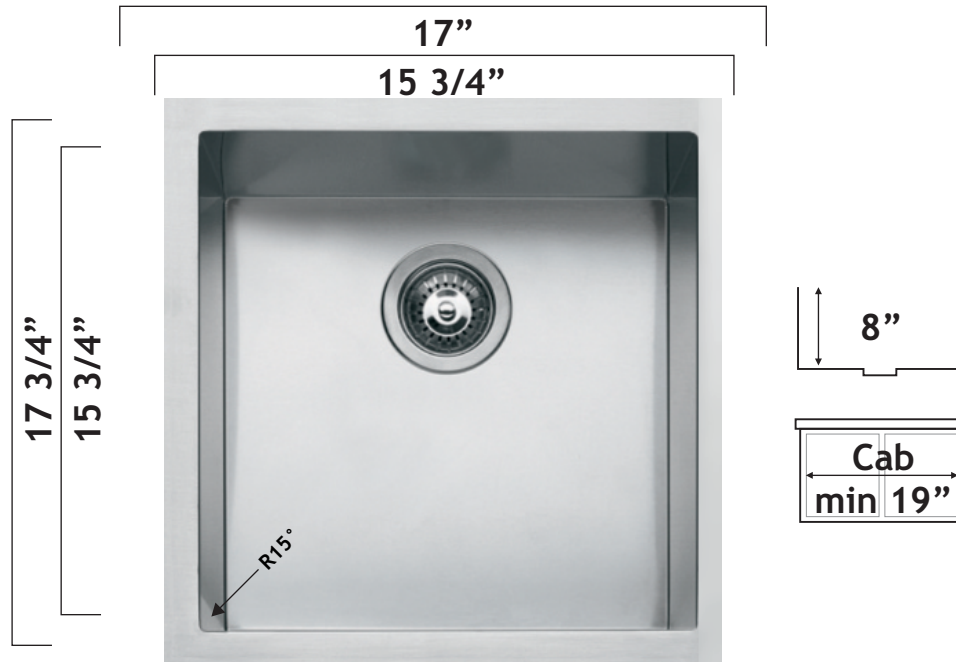

1X4040

GRID/GRILLE 6

CODE: 1FF4040 ON-OK