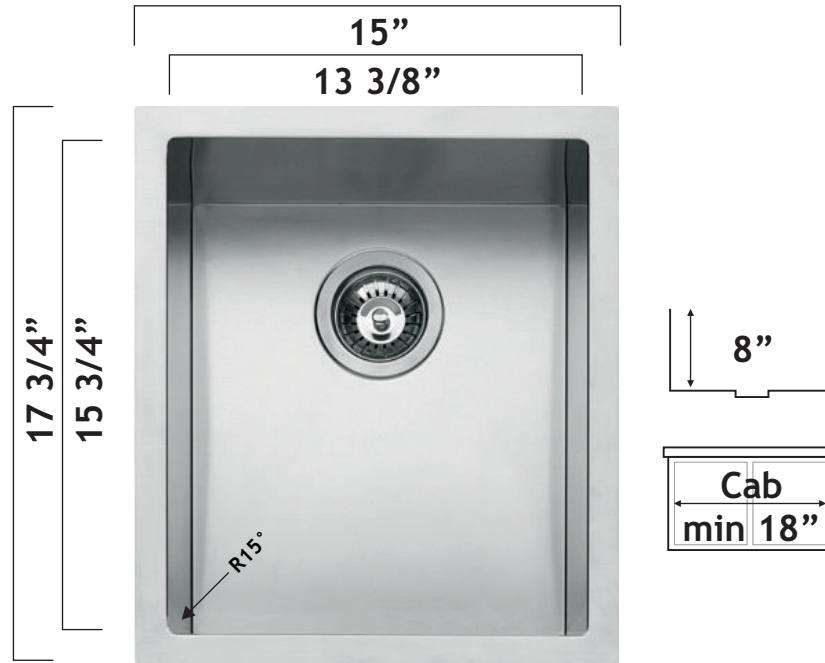

1X3440

GRID/GRILLE 5

CODE: 1FF3440 ON-OK