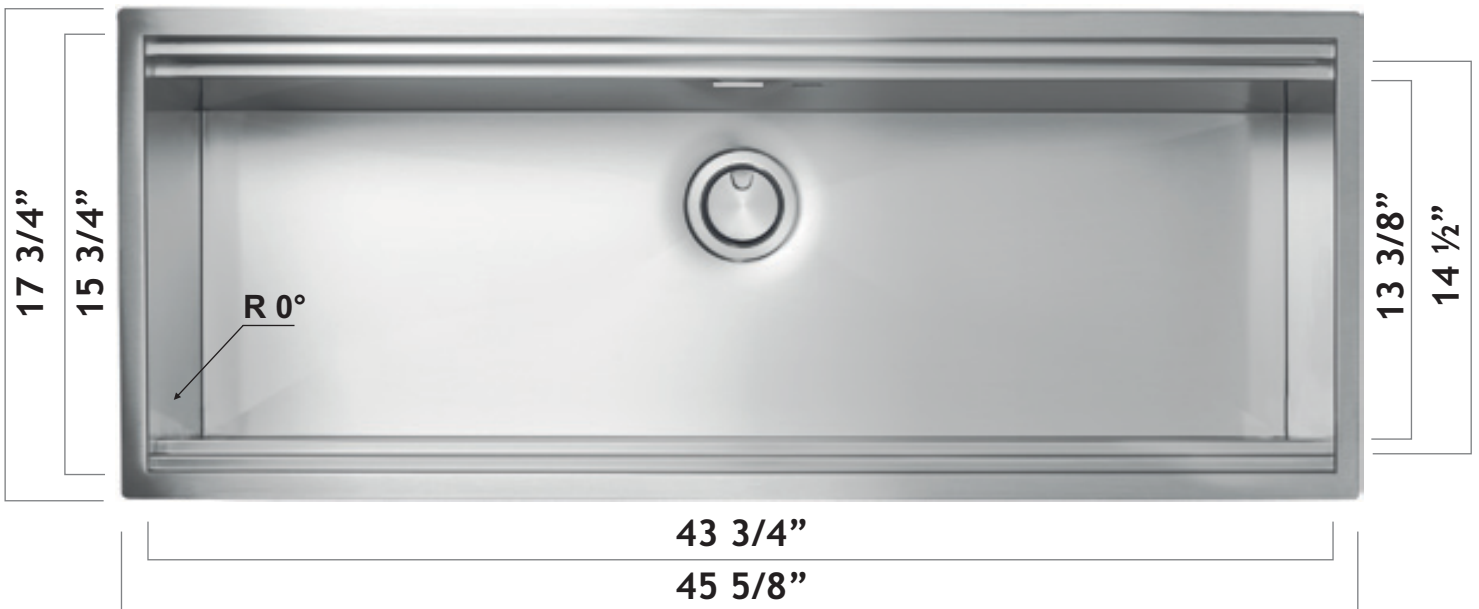

# MAJOR SLIDE RAIL

18 Gauge  
AISI 1810  
Type 304 SS

## 0136B7 Undermount

### Accessories

**\$190**  
092049  
Stainless Steel  
Perforated Bowl  
Level 2  
13 3/4" x 9"

**\$146**  
092051  
Stainless Steel  
Perforated Tray  
Level 2  
13 3/4" x 13 3/4"

**\$212**  
093102  
Stainless Steel  
Basket  
Level 3  
13 3/8" x 13 3/4"