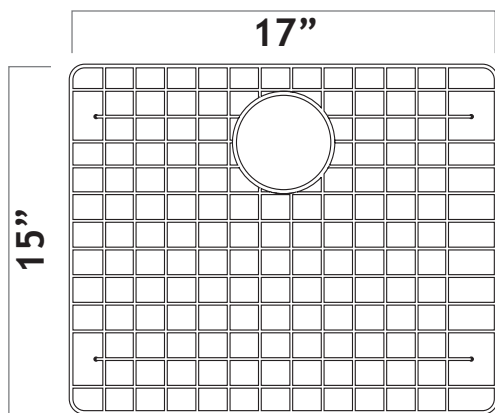

RADIUS 10 MERIDA

Undermount
Sous Plan

18 Gauge
AISI 1810
Type 304 SS

0131BB

GRID/GRILLE 2C

CODE: 1FFU40-OK C

GRID/GRILLE 1

CODE: 1FFU34-OK