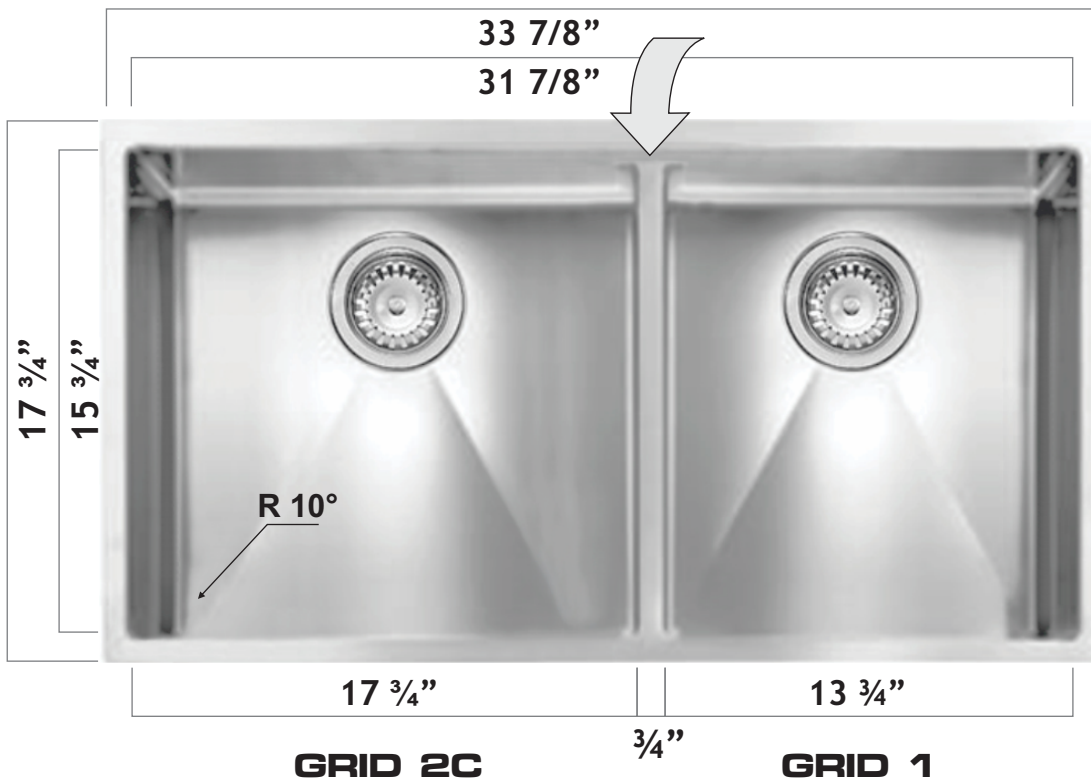

RADIUS 10 MERIDA

Undermount
Sous Plan

18 Gauge
AISI 1810
Type 304 SS

0131BB

GRID/GRILLE 2C

CODE: 1FFU40-OK C

GRID/GRILLE 1

CODE: 1FFU34-OK