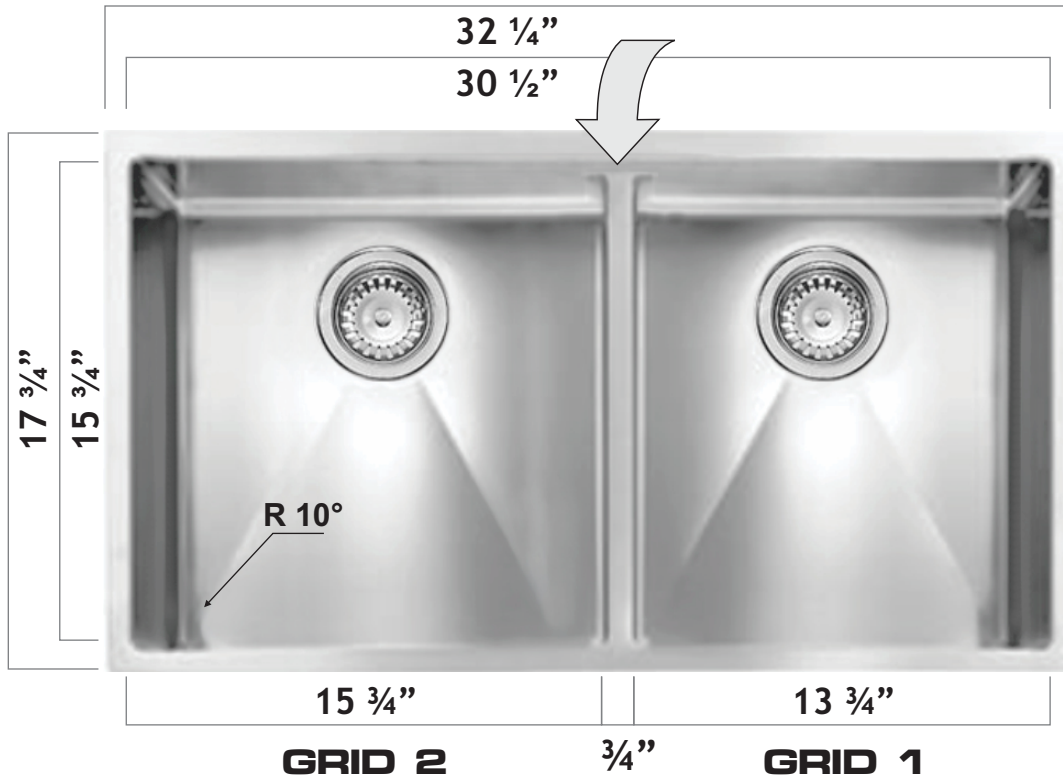

RADIUS 10 MERIDA

Undermount
Sous Plan

18 Gauge
AISI 1810
Type 304 SS

0131B5

GRID/GRILLE 2

CODE: 1FFU40-OK

GRID/GRILLE 1

CODE: 1FFU34-OK