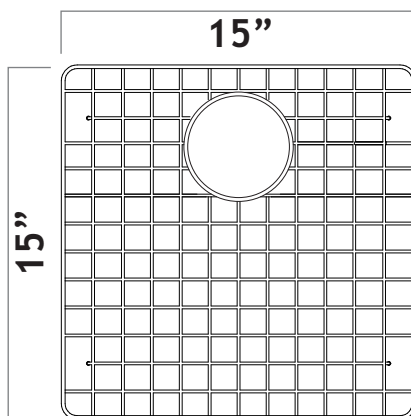

RADIUS 10 MERIDA

Undermount
Sous Plan

18 Gauge
AISI 1810
Type 304 SS

0131B5

GRID/GRILLE 2

CODE: 1FFU40-OK

GRID/GRILLE 1

CODE: 1FFU34-OK