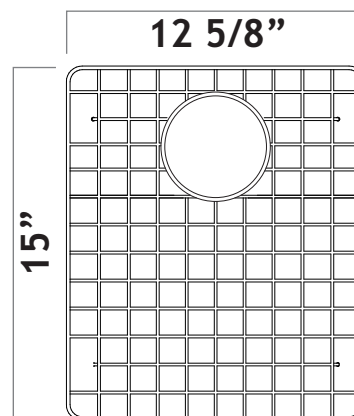

RADIUS 10 MERIDA

Undermount
Sous Plan

18 Gauge
AISI 1810
Type 304 SS

0131B5

GRID/GRILLE 2

CODE: 1FFU40-OK

GRID/GRILLE 1

CODE: 1FFU34-OK