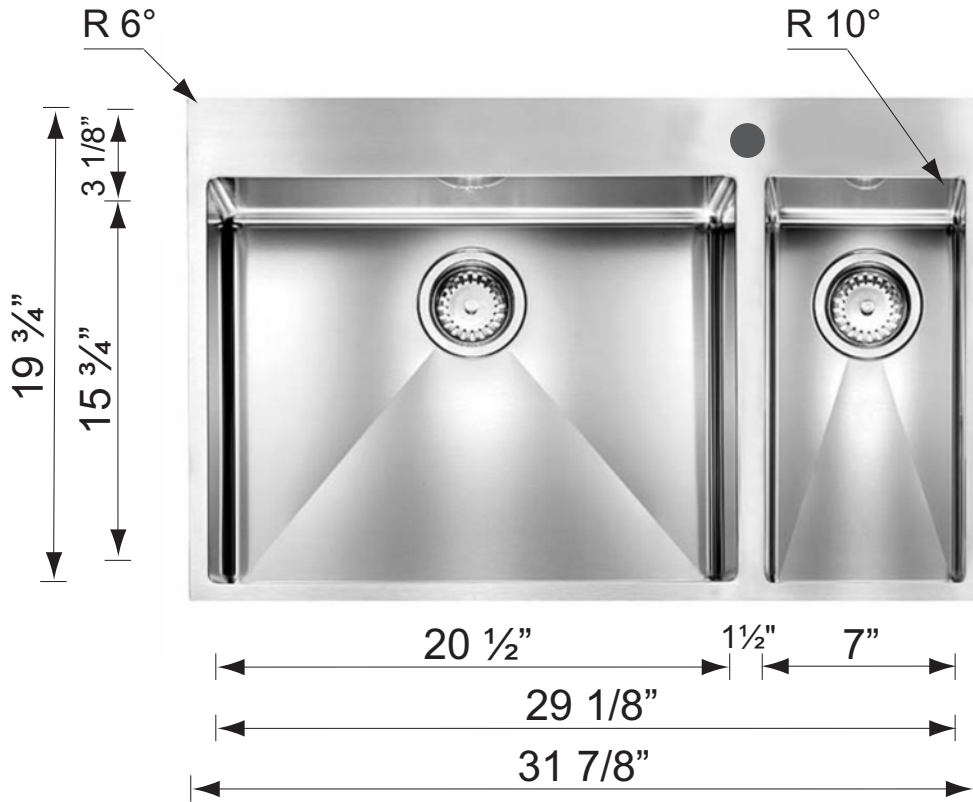

RADIUS 10 FILORAGGIATO MIX

18 Gauge
AISI 1810
Type 304 SS

Filo ledge

Undermount
Sous Plan

012349

Large Bowl

Small Bowl

GRID/GRILLE 3