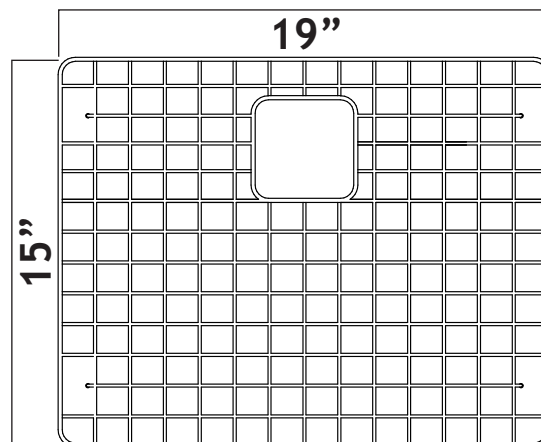

RADIUS 10 FILORAGGIATO MIX

18 Gauge
AISI 1810
Type 304 SS

Filo ledge

Undermount
Sous Plan

012349

Large Bowl

Small Bowl

GRID/GRILLE 3