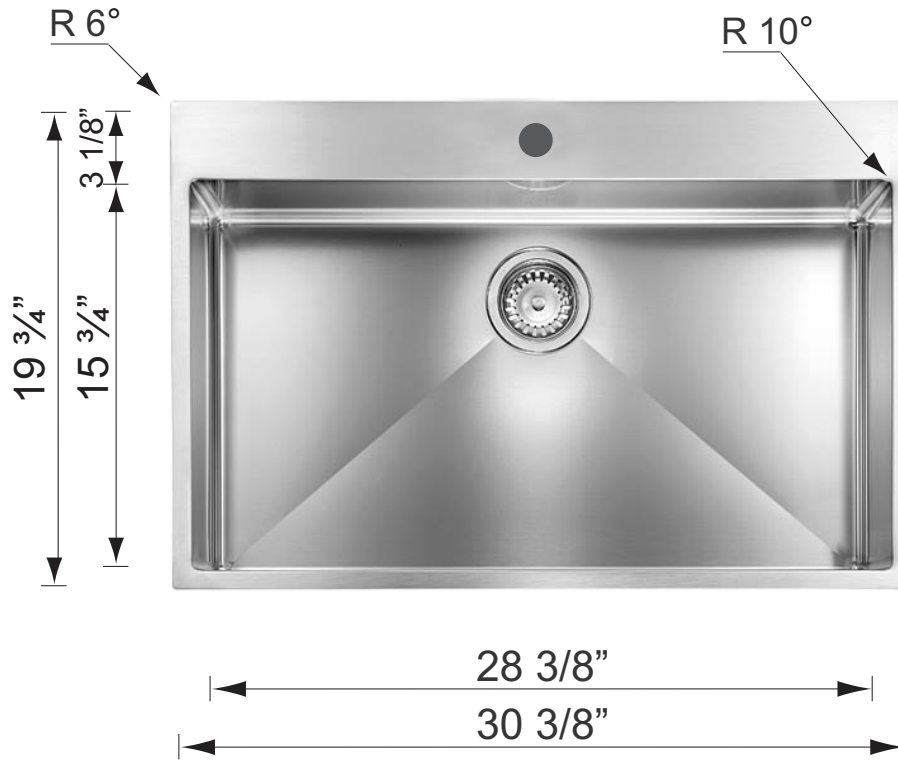

RADIUS 10 FILORAGGIATO MIX

18 Gauge
AISI 1810
Type 304 SS

Filo ledge

Undermount
Sous Plan

012346

Large Bowl

GRID/GRILLE 4

CODE: 1FF7040NQ-OK