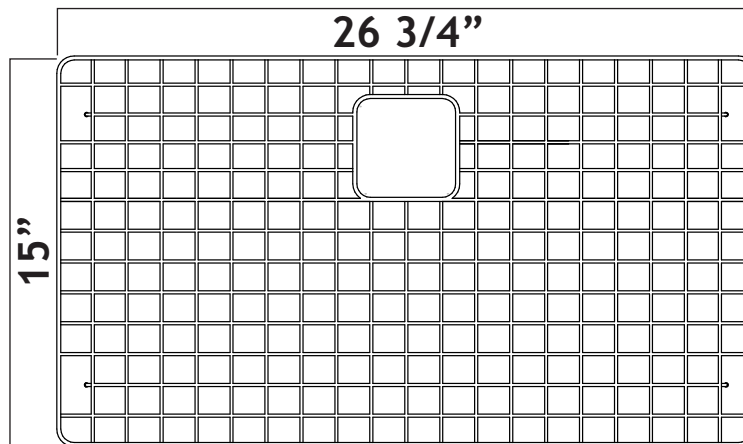

RADIUS 10 FILORAGGIATO MIX

18 Gauge
AISI 1810
Type 304 SS

Filo ledge

Undermount
Sous Plan

012346

Large Bowl

GRID/GRILLE 4

CODE: 1FF7040NQ-OK